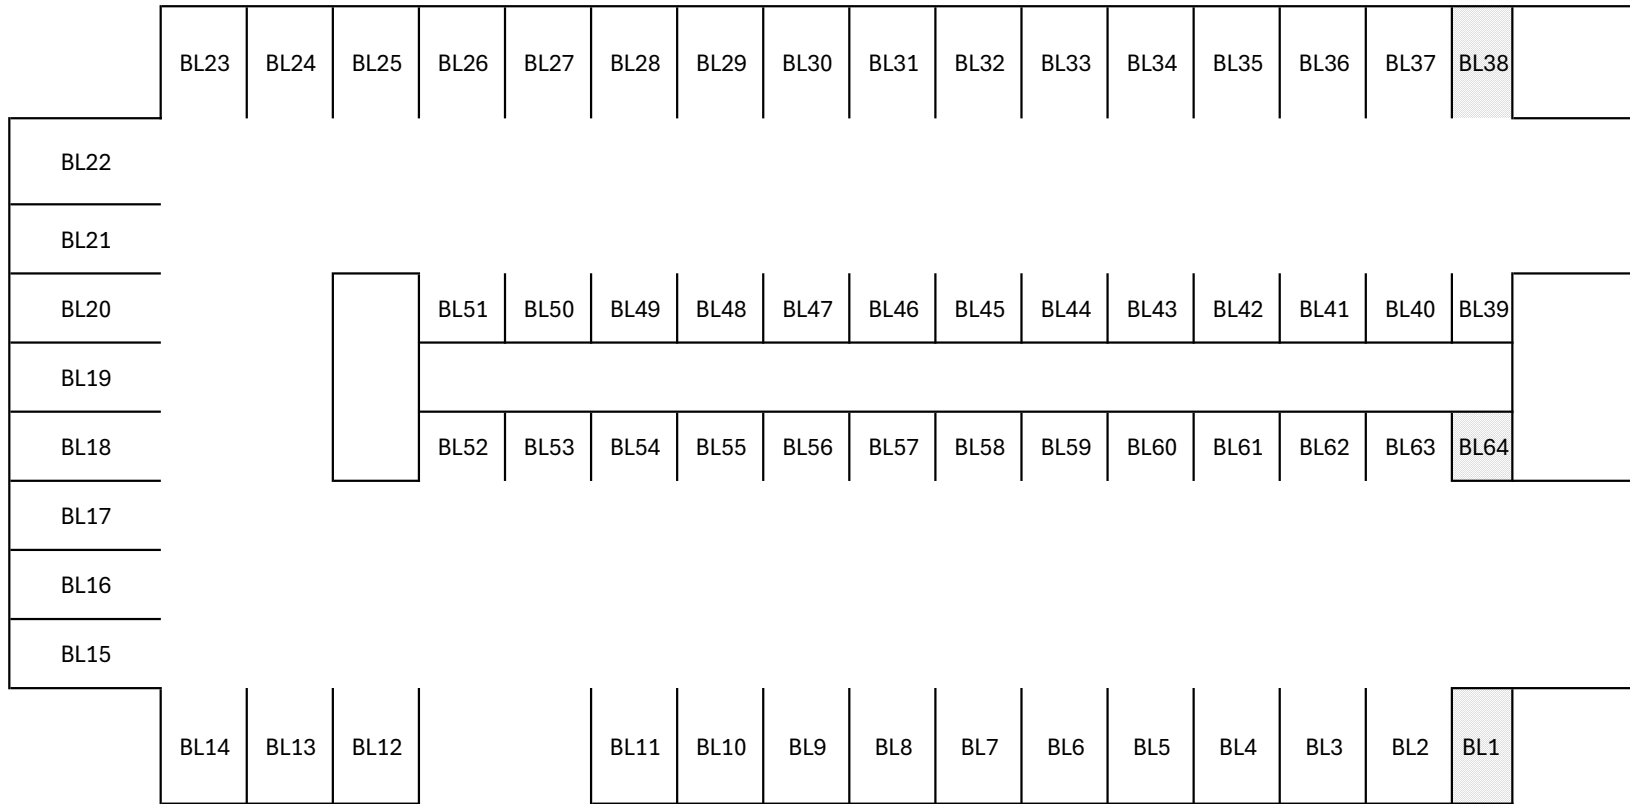

# Carlotta Street

Children's Building and Playground

Sanctuary

Side Driveway

LSU GAME DAY PARKING BACK & SIDE LOTS MAP

# Dalrymple Drive