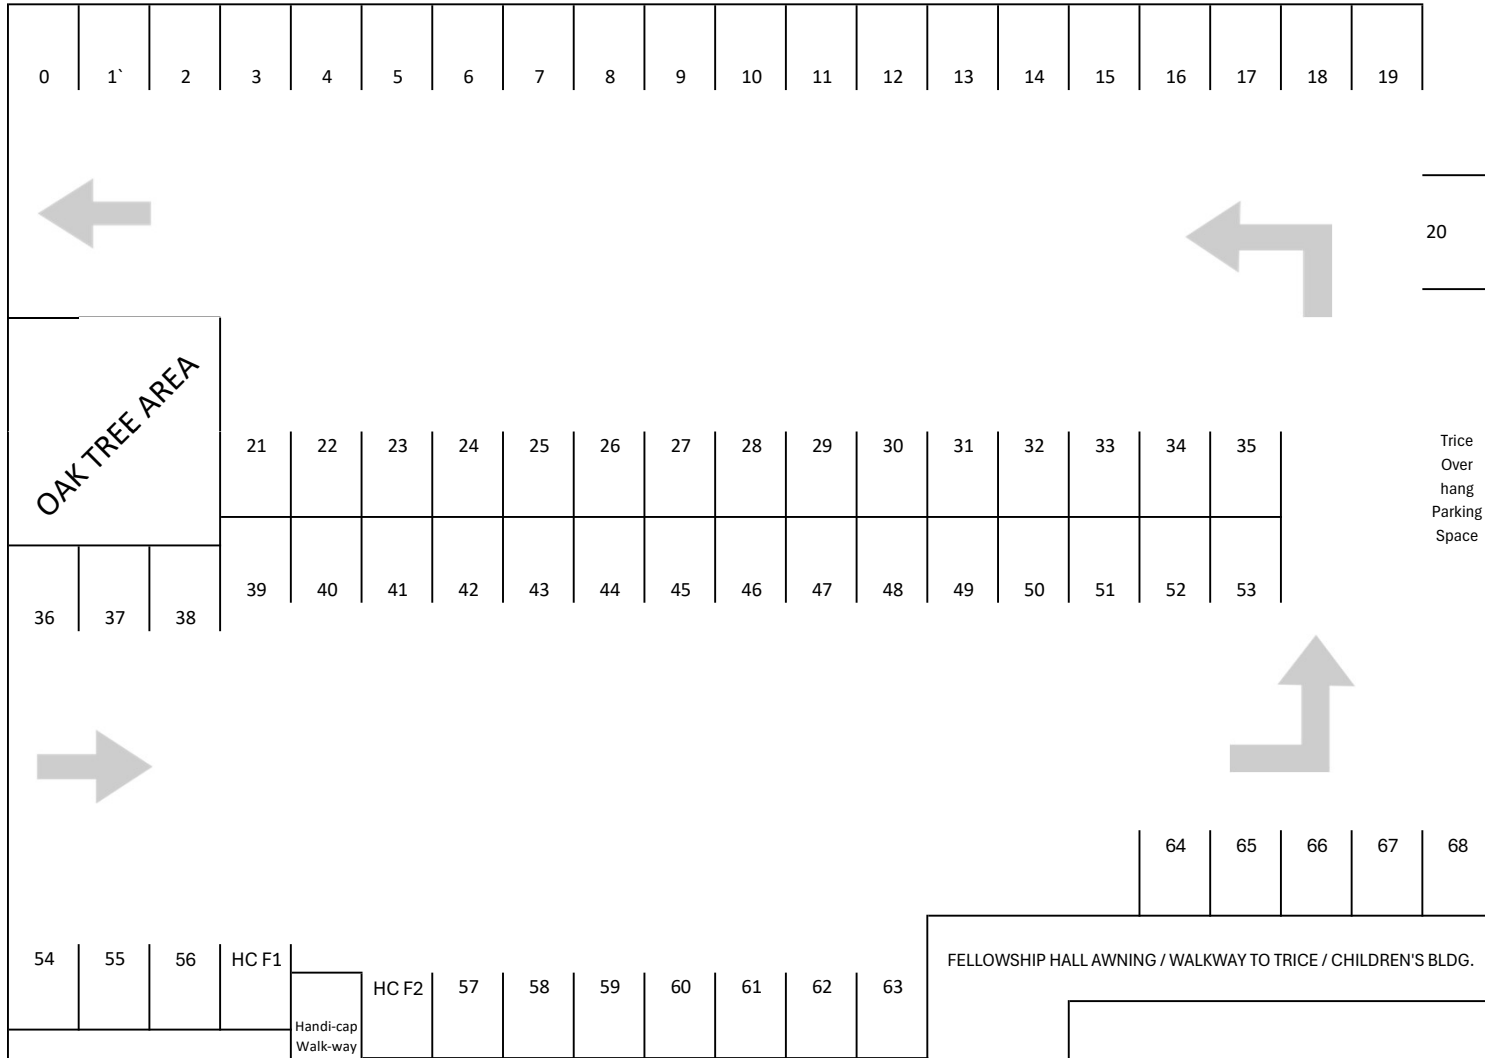

SIGMA CHI HOUSE

NEW PAVED WALKWAY FROM DALRYMPLE DRIVE TO CHIMES STREET

DALRYMPLE DRIVE

20

Trice Over hang Parking Space

FELLOWSHIP HALL / CHURCH OFFICE

OPEN *Hearts.* OUTWARD *Faith.*

OFFICE [225] 344-0343 | FAX [225] 344-0530
 3350 DALRYMPLE DRIVE | BATON ROUGE, LA 70802
UniversityMethodist.org

LSU GAME DAY PARKING FRONT LOT